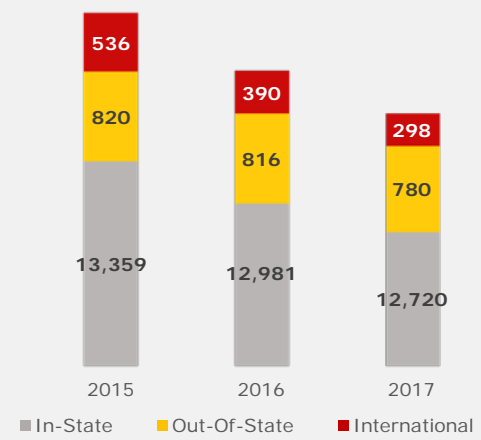

Ferris State University Performance Report Card

Additional information about Ferris State University can be found at: [Ferris State University Fact Books](#)

Fall Enrollment

Geographic Origination of Students

Student-Faculty Ratio

16:1 (2015-2017)

Total University Student-Employee Ratio*

7:1 (2015-2017)

* Full and part-time employees, as well as student employees are included in the staffing totals.

Placement Rate