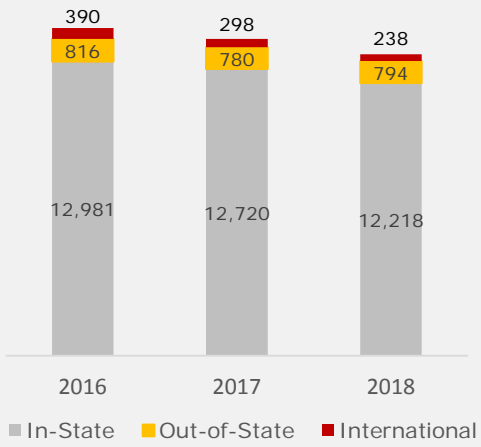

Total University Student-Employee Ratio*

7:1 (2016-2018)

* Full and part-time employees, as well as student employees are included in the staffing totals.

Placement Rate

Includes graduates who are continuing their education or are employed.

Fall to Fall 1st Year

Retention Rates

(Full-Time FTIACS *)

Students Enrolled in 2 & 4 Year Programs

*FTIAC: First Time In Any College, Entering Year Cohort

Geographic Origination of Students

Pell Grant Information

Aid Year	Number of Pell Grant Recipients	Number of Yearly Pell Graduates
16-17	4,726	1,564
15-16	5,253	1,449
14-15	5,446	1,505

Teaching Loads

For complete information about teaching loads, follow this link: [Ferris Faculty Association](#)