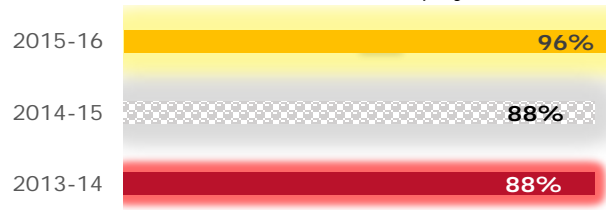

Placement Rate

Includes graduates who are continuing their education or are employed.