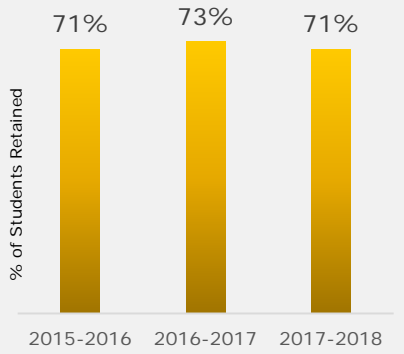

Total University Student-Employee Ratio*

7:1 (2016-2018)

* Full and part-time employees, as well as student employees are included in the staffing totals.

Placement Rate

Includes graduates who are continuing their education or are employed.

Fall to Fall 1st Year

Retention Rates

(Full-Time FTIACS *)

Students Enrolled in 2 & 4 Year Programs

*FTIAC: First Time In Any College, Entering Year Cohort

Geographic Origination of Students

Pell Grant Information