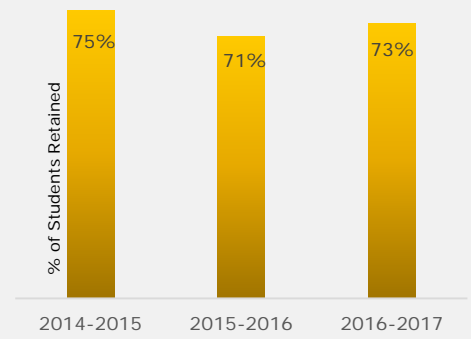

Fall to Fall 1st Year Retention Rates

(Full-Time FTIACS *)
Students Enrolled in 2 & 4 Year Programs