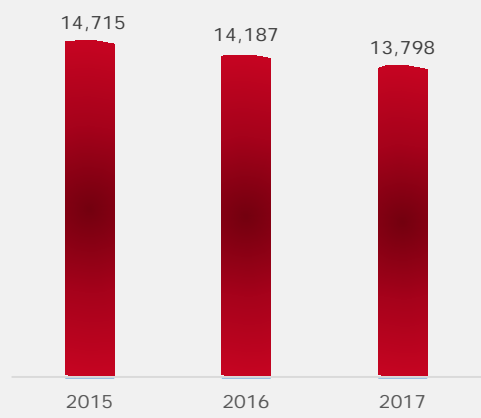

Ferris State University Performance Report Card

Additional information about Ferris State University can be found at: [Ferris State University Fact Books](#)

Fall Enrollment

Geographic Origination of Students

Student-Faculty Ratio

16:1 (2015-2017)

Total University Student-Employee Ratio*

7:1 (2015-2017)

* Full and part-time employees, as well as student employees are included in the staffing totals.

Placement Rate

Includes graduates who are continuing their education or are employed.

Pell Grant Information

Aid Year	Number of Pell Grant Recipients	Number of Yearly Pell Graduates
16-17	4,726	1,564
15-16	5,253	1,449
16-17	5,446	1,505