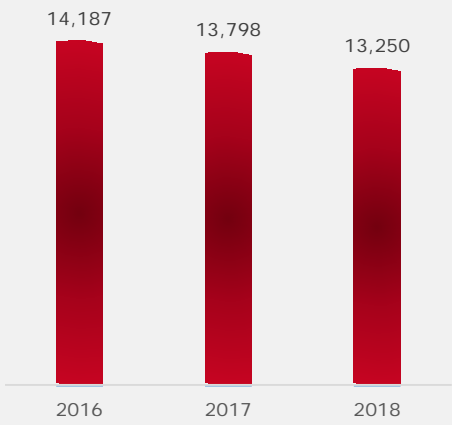

Ferris State University Performance Report Card

Additional information about Ferris State University can be found at: [Ferris State University Fact Books](#)

Fall Enrollment

Student-Faculty Ratio

16:1 (2016-2018)

Total University Student-Employee Ratio*

7:1 (2016-2018)

* Full and part-time employees, as well as student employees are included in the staffing totals.

Placement Rate

Includes graduates who are continuing their education or are employed.