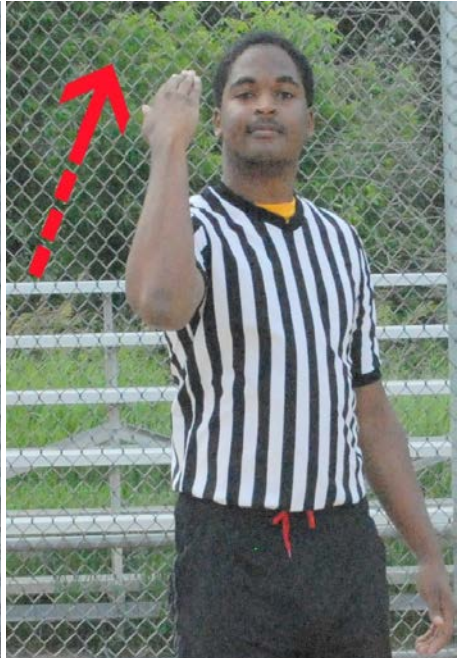

FERRIS STATE - INTRAMURAL SPORTS

SOFTBALL SIGNAL CHART

DO NOT PITCH

PLAY BALL

**TIME-OUT,
FOUL BALL,
OR DEAD BALL**

**DELAYED DEAD BALL,
OR ILLEGAL PITCH**

STRIKE OR OUT

INFIELD FLY