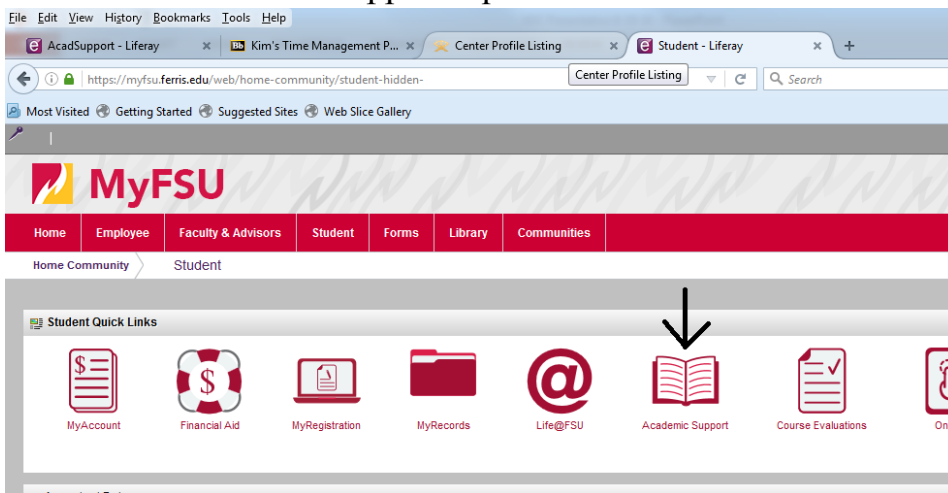

# Accessing TutorTrac

1. Log into MyFSU
2. Click the “Student” tab

3. Click the “Academic Support” quick link

4. Click on “TutorTrac Login”

5. Click on “Search Availability” in upper left corner

6. Click the drop down arrow next to “Center” and choose “Center Tutoring”

- Click the drop down arrow next to “Section”; choose a course for tutoring

Section: CHOICE REQUIRED 

Sections:

- CARE 102 002 Career and Education Planning
- CHEM 103 211 Preparatory Chemistry
- COMM 121 018 Fundamentals-Public Speaking
- FSUS 100 079 FSU Seminar-RSS-CARE
- Introduction to Psychology**
- Study Skills 1 Note Taking
- Study Skills 2 Memory