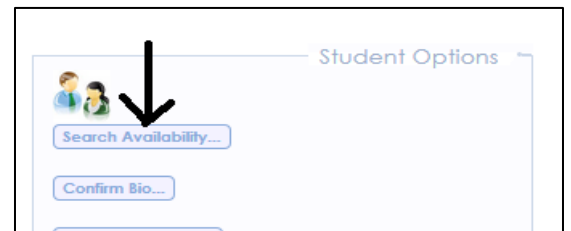

# Accessing TutorTrac

1. Log into MyFSU
2. Click the “Student” tab

3. Click the “Academic Support” quick link

4. Click on “TutorTrac Login”

5. Click on “Search Availability” in upper left corner

6. Click the drop down arrow next to “Center” and choose “Center Tutoring”

- Click the drop down arrow next to “Section”; choose a course for tutoring

Section: CHOICE REQUIRED 

Sections:

- CARE 102 002 Career and Education Planning
- CHEM 103 211 Preparatory Chemistry
- COMM 121 018 Fundamentals-Public Speaking
- FSUS 100 079 FSU Seminar-RSS-CARE
- Introduction to Psychology**
- Study Skills 1 Note Taking
- Study Skills 2 Memory